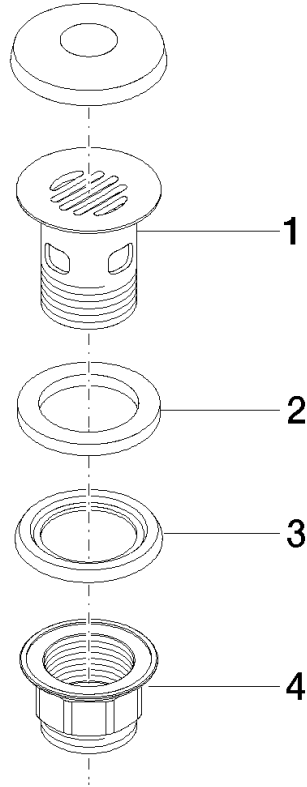

Grated waste 1 1/4" - Champagne (22kt Gold)

IMO

10 105 970

Only suitable for basins with an overflow.

Only suitable for basins with an overflow.

Fits: IMO, LULU, MADISON, MEM, TARA, CL.1, LISSÉ, VAIA, META, CYO

	Champagne (22kt Gold)	10 105 970-47
	Chrome	10 105 970-00
	Brushed Platinum	10 105 970-06
	Platinum	10 105 970-08
	Durabrand (23kt Gold)	10 105 970-09
	Dark Chrome	10 105 970-19
	Light Gold	10 105 970-26
	Brushed Light Gold	10 105 970-27
	Brushed Durabrand (23kt Gold)	10 105 970-28
	Matte Black	10 105 970-33
	Brushed Bronze	10 105 970-42
	Brushed Champagne (22kt Gold)	10 105 970-46
	Brushed Chrome	10 105 970-93
	Brushed Dark Platinum	10 105 970-99

Required miscellaneous

Washer NBR 70 39,0 x 29,0 x 2,0 mm - 09 14 05 016 90

Required miscellaneous

Pipe Ø 32 x 0,75 x 110 mm - Champagne (22kt Gold) 09 28 23 005-47

10 105 970

10 105 970

Spare parts list

No.	Item Number	Name	Quantity used	Delivery time
1	09 11 01 027-47	cup	1	30
2	09 14 05 039 90	seal	1	2
3	09 14 03 025 90	seal	1	2
4	09 23 10 020-47	nut	1	30